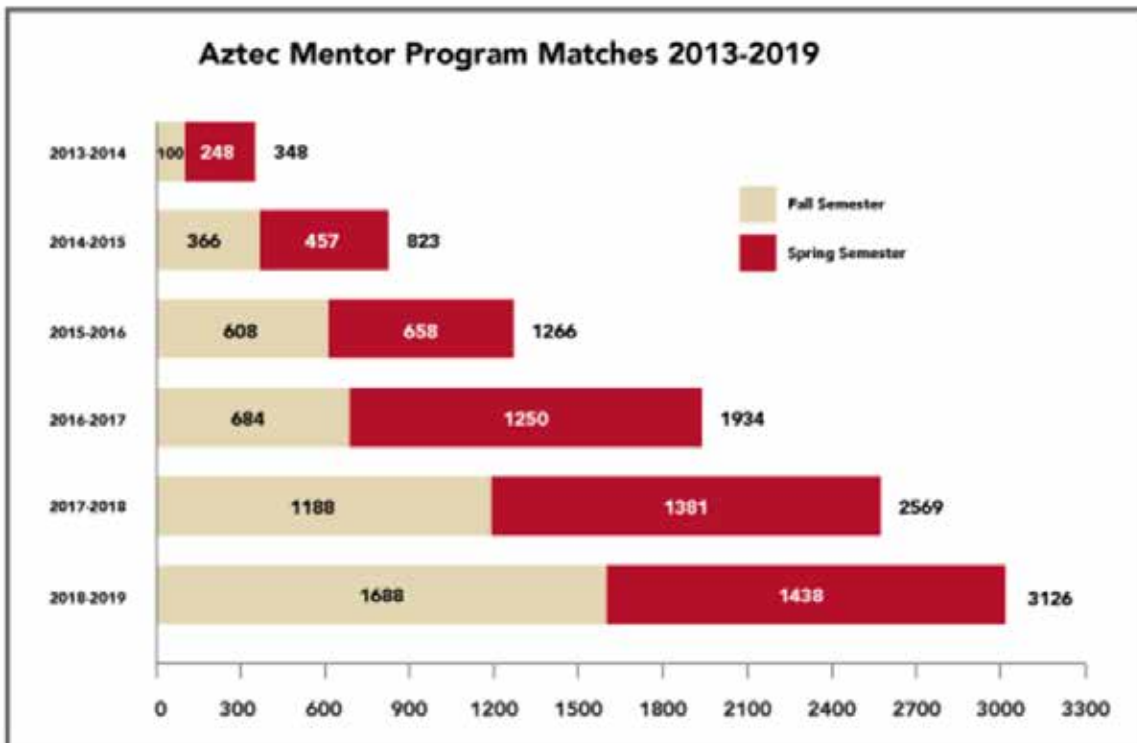

Aztec Mentor Program (AMP) Matches

Academic Years 2013 - 2019

2013-2014	2014-2015	2015-2016	2016-2017	2017-2018	2018-2019
348	823	1,266	1,934	2,569	3,126

Total AMP Matches
10,066

Learn more at amp.sdsu.edu